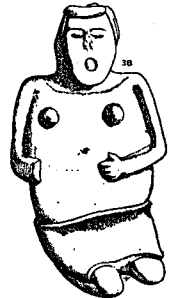

2032. Sacrificial Jug, pottery, from Temple Mound near Natchez, Miss. Owned by T. Diekert. Height, 4 inches $1.75

2037. Pottery Mask. Height, 5 1/4 inches $1.50

2038. Effigy Pot, from a mound at Marietta, Ohio. Original burned in Dorfeul Museum. Height, 11 1/2 inches $6.00

2049. Effigy Pot, from Perry Co., Mo. Height 8 1/2 inches $4.00

2048. Human Effigy Pot, from Perry Co., Mo. Height 7 inches $4.00

2061. Black "Decoy Duck" Jug from Panama. Length 13 inches $4.00

2047. Effigy of Frog, from Peru. Length, 7 inches $3.00

2051. Sacrificial Pot, from New Granada. Height, 10 1/2 inches $8.00

2081. Jar, found in Colchester, Vt., and now in University of Vermont Museum. Height, 7 1/2 inches $4.00

2038