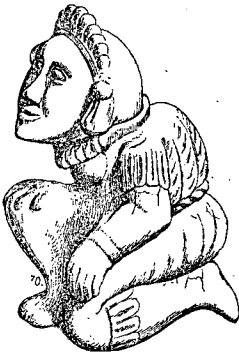

2050. Human Image or Idol, from Mexico; stone. Height, 14 inches $7.00

2073. Kneeling Stone Figure, from Mexico. Original in cabinet of American Philosophical Society, Philadelphia. Height, 9 inches $4.00

2071. Human Stone Image, from Mexico. Same cabinet as preceding. Height, 22¾ inches $10.00

2044. Seated Stone Image, Mexico. Height, 10½ inches $5.00

2072 Flat Stone Image, from Mexico. Original in cabinet of American Philosophical Society. Height, 17¼ inches $4.00

2070. Stone Figure. Original in Smithsonian Institute collection, Washington, D. C. Height, 14¼ inches $7.00

2065. Image of Monkey, in stone. Original in Field Columbian Museum, Chicago. Height, 7 inches $3.00

2040. "Lantern" Image, with handle. Height, 8 inches $4.00

2043. "Long Head," stone, from Nicaragua. Length, 6 inches $1.50

2074. Carved Celt, St. Domingo. Original in Lord Rosehill collection. Length, 9¾ inches $2.25

2070