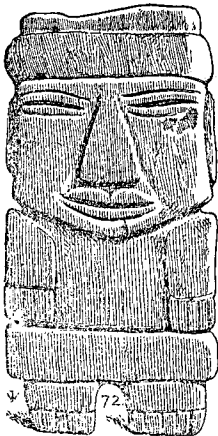

2050. Human Image or Idol, from Mexico; stone. Height, 14 inches $7.00

2073. Kneeling Stone Figure, from Mexico. Original in cabinet of American Philosophical Society, Philadelphia. Height, 9 inches $4.00

2071. Human Stone Image, from Mexico. Same cabinet as preceding. Height, 22¾ inches $10.00

2044. Seated Stone Image, Mexico. Height, 10½ inches $5.00

2072 Flat Stone Image, from Mexico. Original in cabinet of American Philosophical Society. Height, 17¼ inches $4.00

2070. Stone Figure. Original in Smithsonian Institute collection, Washington, D. C. Height, 14¼ inches $7.00

2065. Image of Monkey, in stone. Original in Field Columbian Museum, Chicago. Height, 7 inches $3.00

2040. "Lantern" Image, with handle. Height, 8 inches $4.00

2043. "Long Head," stone, from Nicaragua. Length, 6 inches $1.50

2074. Carved Celt, St. Domingo. Original in Lord Rosehill collection. Length, 9¾ inches $2.25

2072