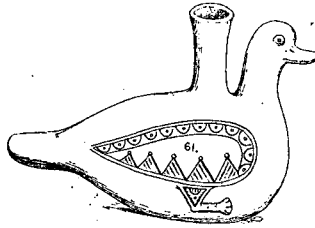

2070

2072

2044

2071

2073

2032

2037

2061

2051

2032. Sacrificial Jug, pottery, from Temple Mound near Natchez, Miss. Owned by T. Diekert. Height, 4 inches \$1.75

2037. Pottery Mask. Height, 5 1/4 inches \$1.50

2038. Effigy Pot, from a mound at Marietta, Ohio. Original burned in Dorfeul Museum. Height, 11 1/2 inches \$6.00

2049. Effigy Pot, from Perry Co., Mo. Height 8 1/2 inches \$4.00

2048. Human Effigy Pot, from Perry Co., Mo. Height 7 inches \$4.00

2061. Black "Decoy Duck" Jug from Panama. Length 13 inches \$4.00

2047. Effigy of Frog, from Peru. Length, 7 inches \$3.00